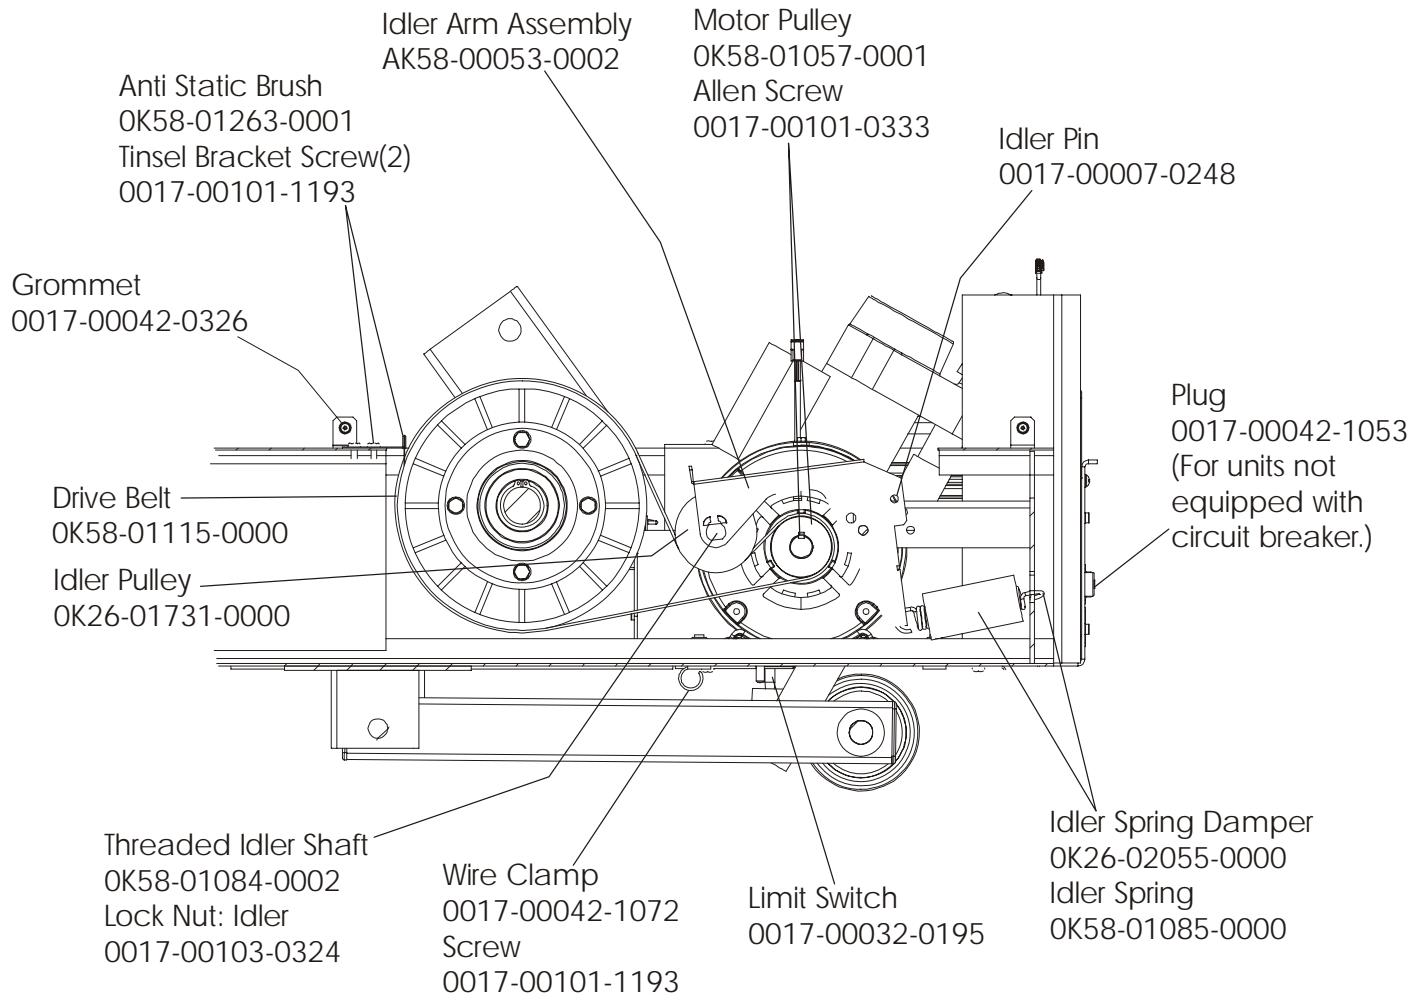

ARCTIC SILVER 97Ti

97T-0XXX-03

Idler Arm Assembly and Static Brush

S/N ATV100000 and UP